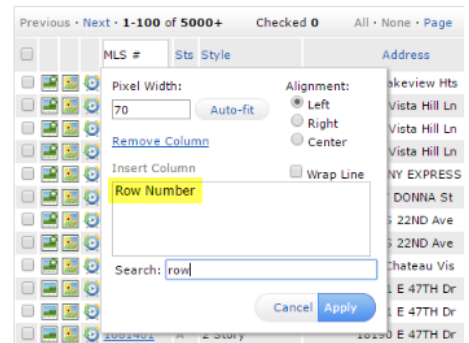

Matrix Updates

New Row Number Column

Row Number is a new optional column you can add to Single Line displays. This column may make it easier to remember which listing you clicked on when going between the Single Line and Full displays.

- Add Row Number by left clicking on the Single Line header, clicking **Insert Column**, selecting **Row Number**, then clicking **Apply**.
- To remove Row Number, left click on the Row Number Column, then click **Remove Column**.
- When the Row Number is added it will be in numeric order.
- On the Full display, the number of the listing you are viewing corresponds to the Row Number. Note that numbering on other displays (such as Thumbnail) may not correspond to the Single Line row numbering.