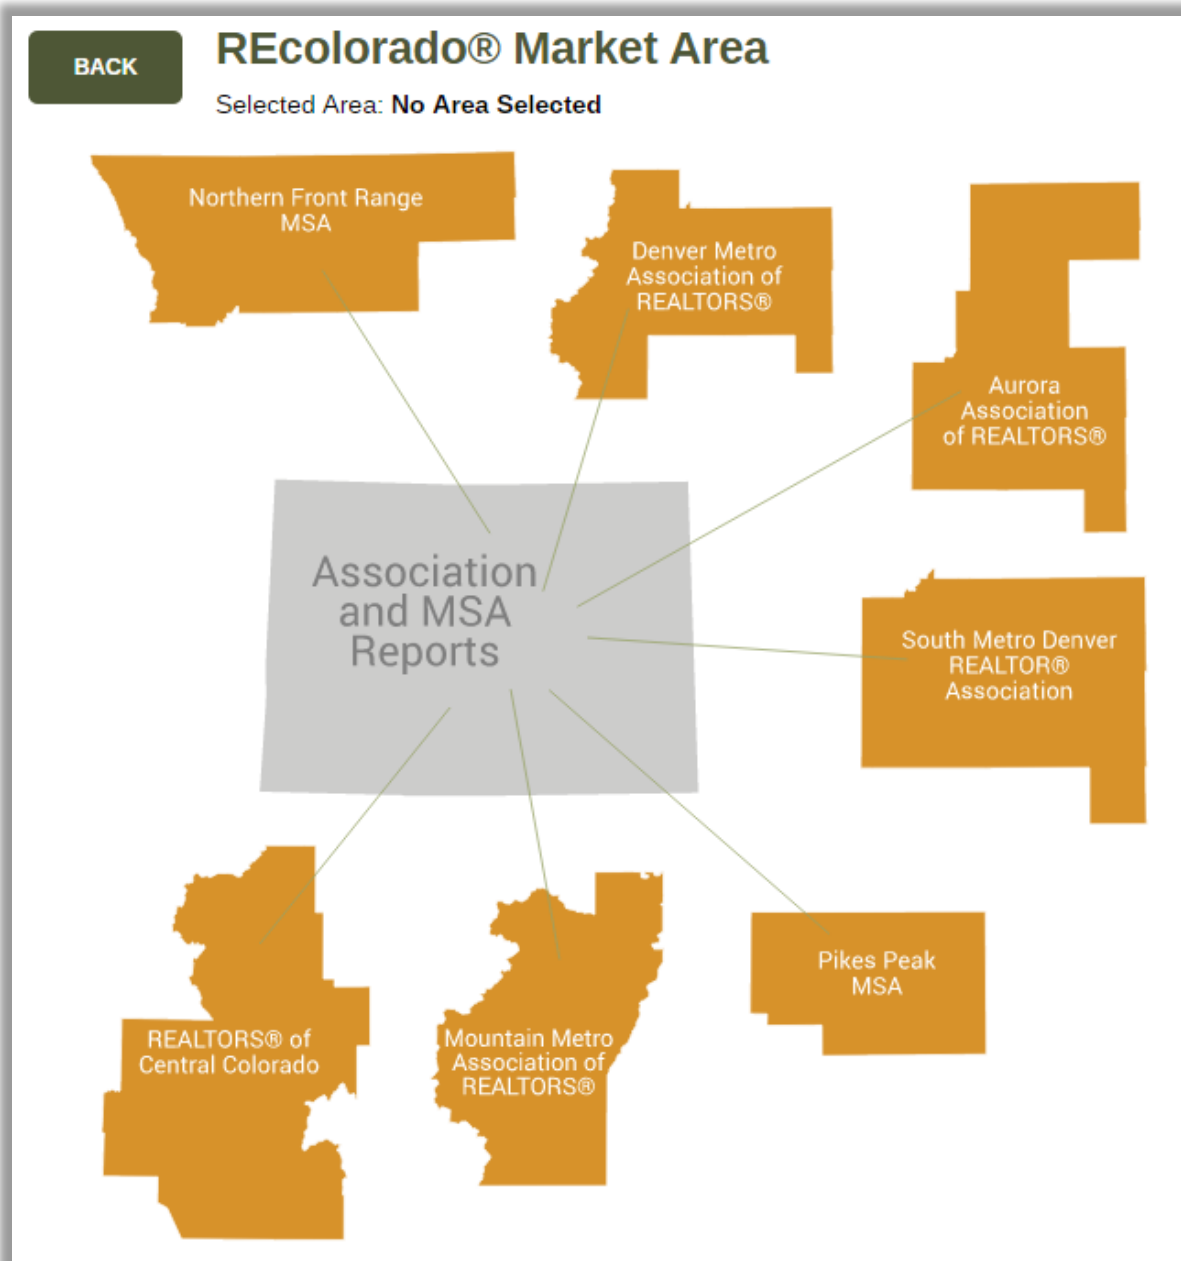

## FastStats

FastStats Local Market Updates (LMU) has new maps features and reports, and now includes all Colorado counties, Association and MSA reports, and additional cities.

- We have added 47 additional counties to the LMU reports. The map now displays all counties in Colorado.
- There are seven new Association-specific and MSA reports that have been added.
- We have added 25 additional cities to the LMU reports.

Note: If you don't see the new maps, you may need to press Shift + F5 to refresh FastStats.

## Map of all Counties in Colorado

The counties that are colored green have additional city reports available when click on them.

### Map of Association and MSA Reports

Each of the MSA reports incorporate data that covers multiple counties.